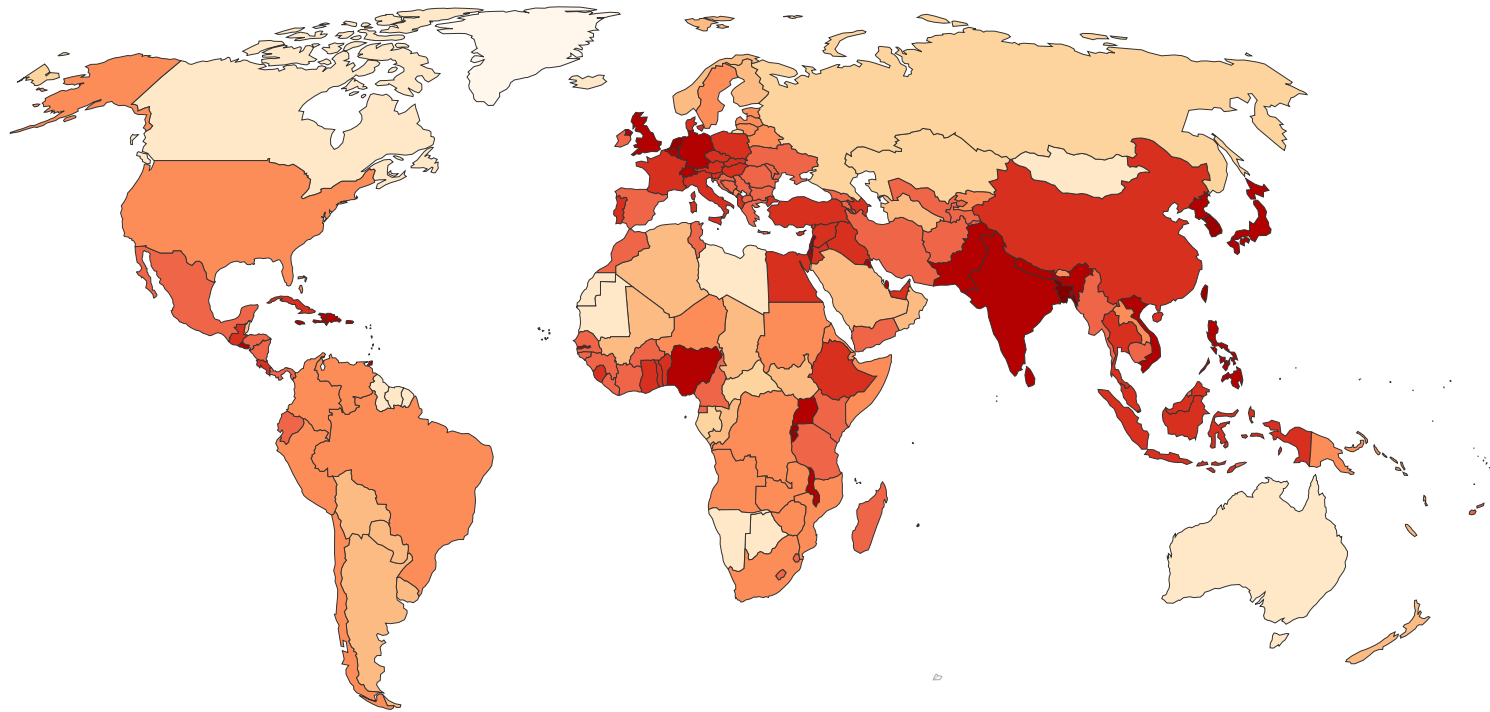

Population density, 2022

The number of people per km² of land area

Data source: HYDE (2017); Gapminder (2022); UN WPP (2022); UN FAO (2022)

OurWorldInData.org/population-growth | CC BY